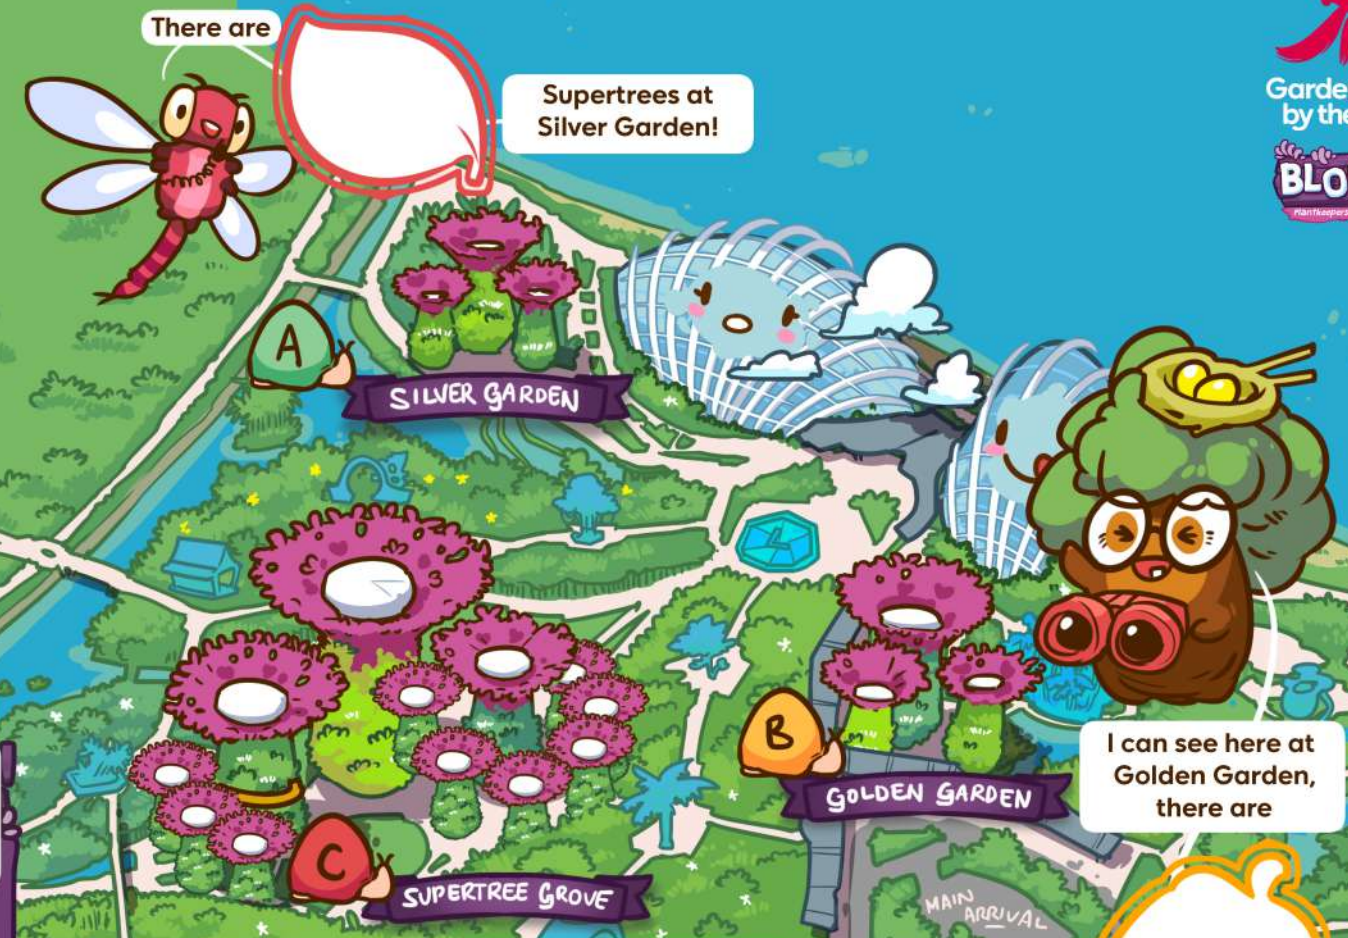

# COUNT THE NUMBERS WITH EVERLASTING ERIC!

Hey Plantkeepers, let's help Everlasting Eric spot the Supertrees on the map and count them at each location!

There are  Supertrees at Silver Garden!

I can see here at Golden Garden, there are

Here at Supertree Grove, there are a total of

**D** Now that the Plantkeepers have spotted the Supertrees all around the Gardens, let's add them up!

+  +   
 SILVER GARDEN      GOLDEN GARDEN      SUPERTREE GROVE

Thanks to my fellow Plantkeepers, I now know that there are

=

Supertrees here in the Gardens!

Here at Supertree Grove, there are a total of

Supertrees!